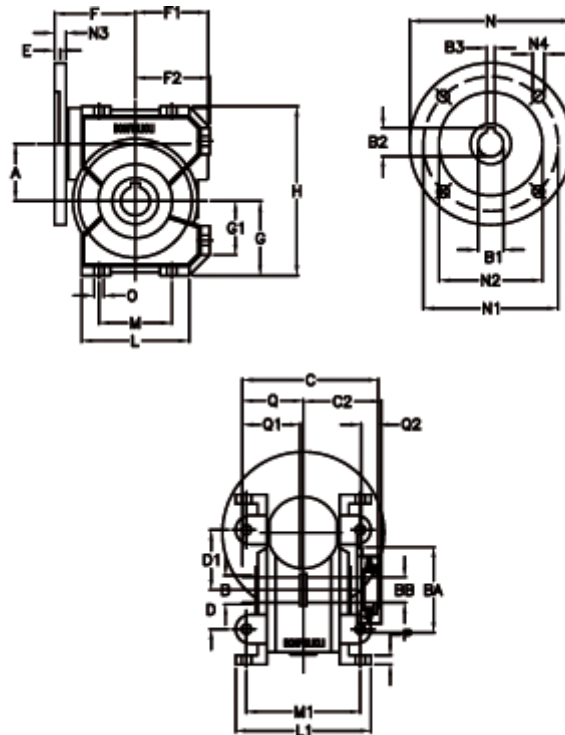

# Data Sheet

Article number: 390204901002736  
 Description: Worm Gear with Torque Limiter  
 VF 49-L2-U-10 P71B5

## Measures

a = 49.5	C2 = 63.5	g = 64.5	N = 160	Q1 = 41
B = 25	D = 34	G1 = 46.5	N1 = 130	Q2 = 15
B1 E7 = 14	D1 = 52	H = 146.5	N2 = 110	
B2 = 16.3	Description = VF 49U-xx-71B5	H1 = 110.5	N3 = 10.5	
B3 H9 = 5	E = 3.0	L = 93	N4 = 9.5	
BA = 63	F = 70	L1 = 117	O = 8.5	
BB H7 = 14	F1 = 63	m = 63	P = 8	
C = 105	F2 = 64.5	M1 = 98.5	Q = 51.0	